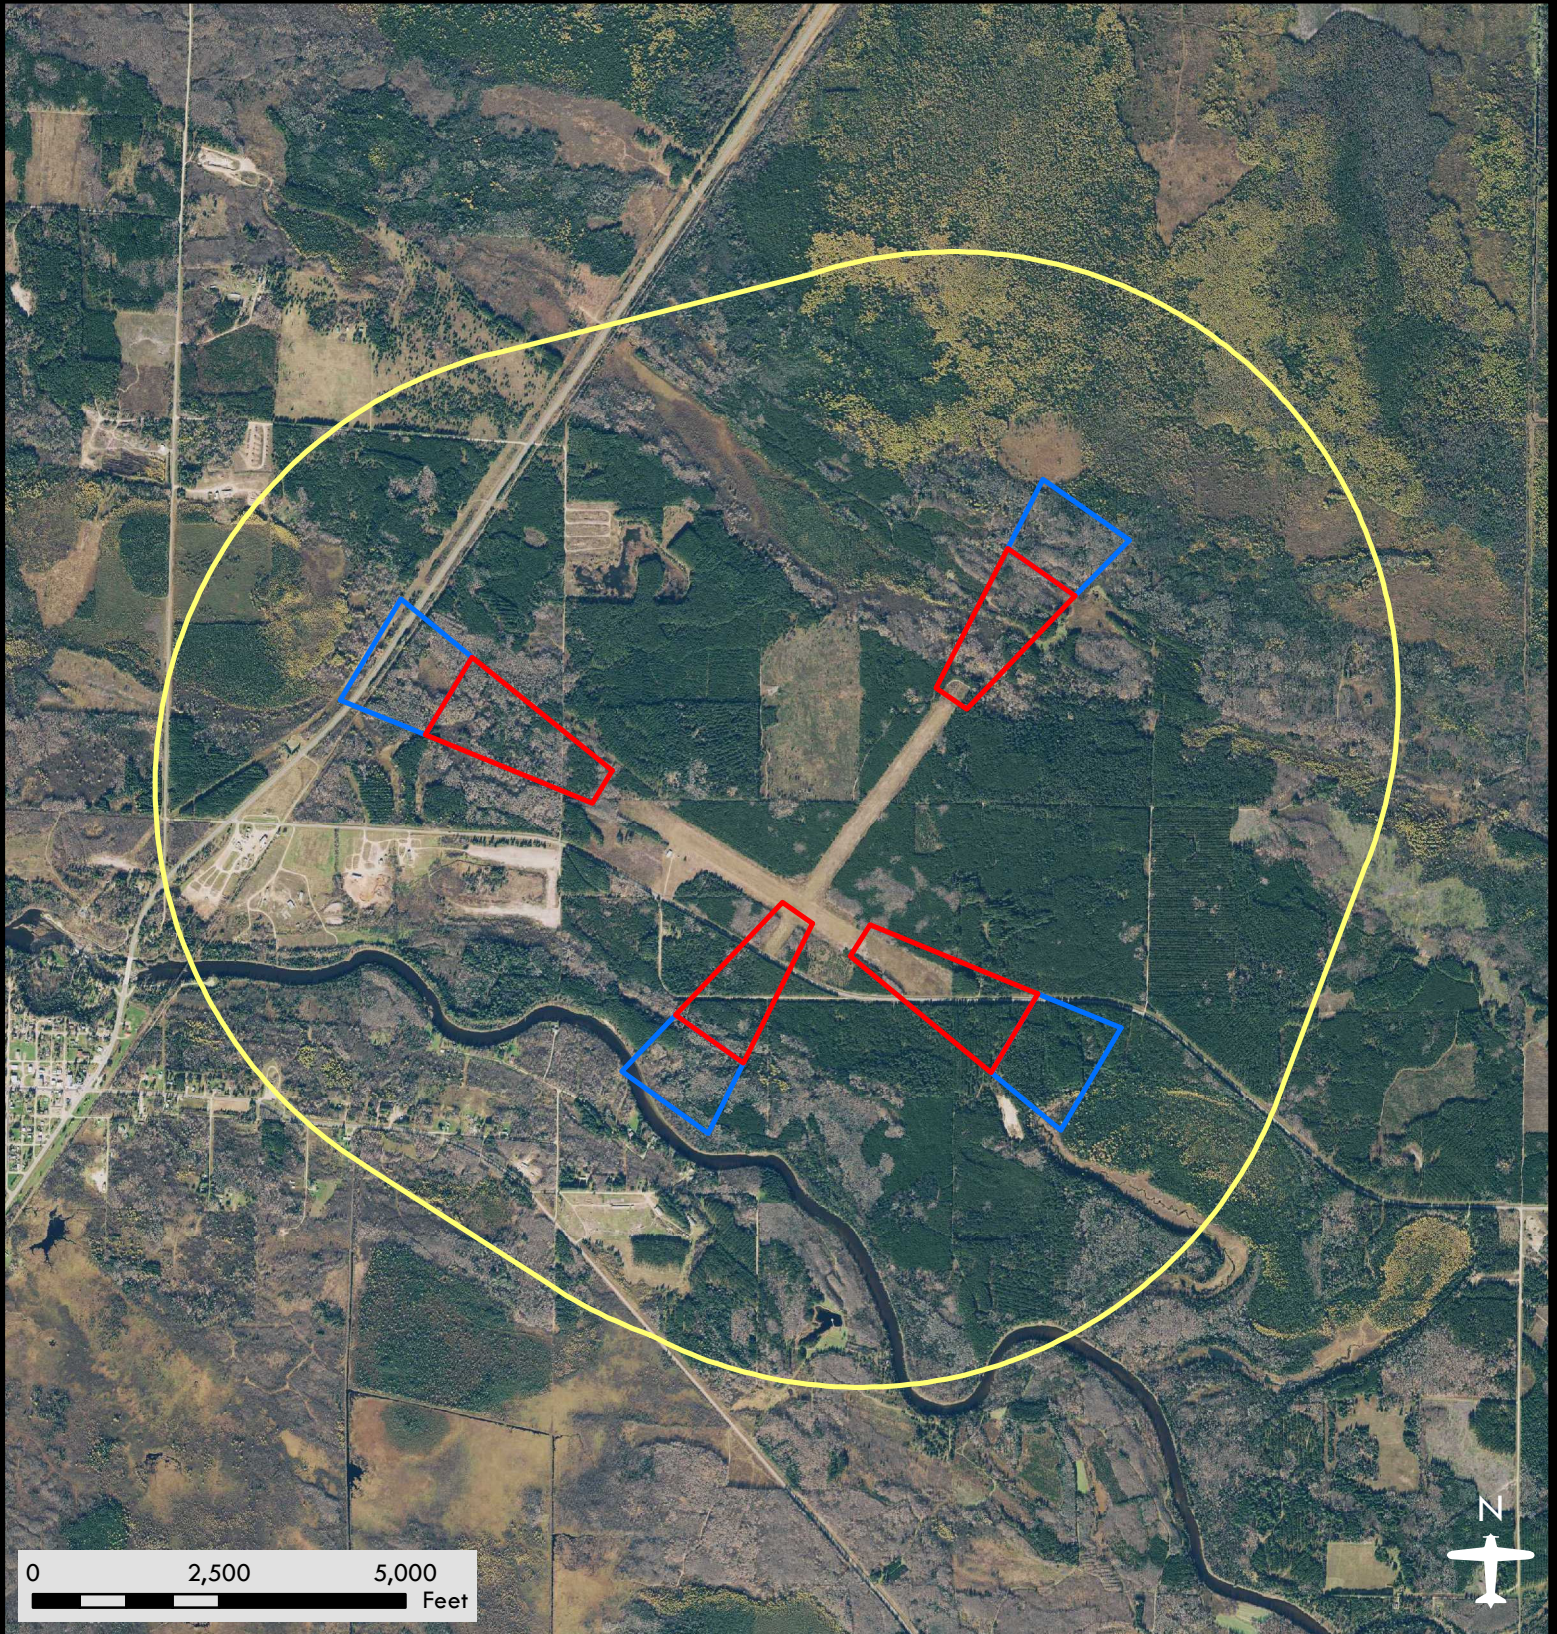

# Big Falls Municipal Airport

## Airport Safety Zones

Date: 08/08/2018

### Legend

-  Zone A
-  Zone B
-  Zone C

**DISCLAIMER:** This is not an official zoning map. To view the official map and ordinance for this airport, please visit the Airport Zoning Information Warehouse at <https://www.dot.state.mn.us/aero/planning/zoning-warehouse.html>. The State of Minnesota makes no representations or warranties expressed or implied, with respect to the reuse of the data provided herewith regardless of its format or the means of its transmission. There is no guarantee or representation to the user as to the accuracy, currency, suitability, or reliability of this data for any purpose. The user accepts the data "as is." The State of Minnesota assumes no responsibility for loss or damage incurred as a result of any user's reliance on this data. All maps and other material provided herein are protected by copyright. Permission is granted to copy and use the materials herein.